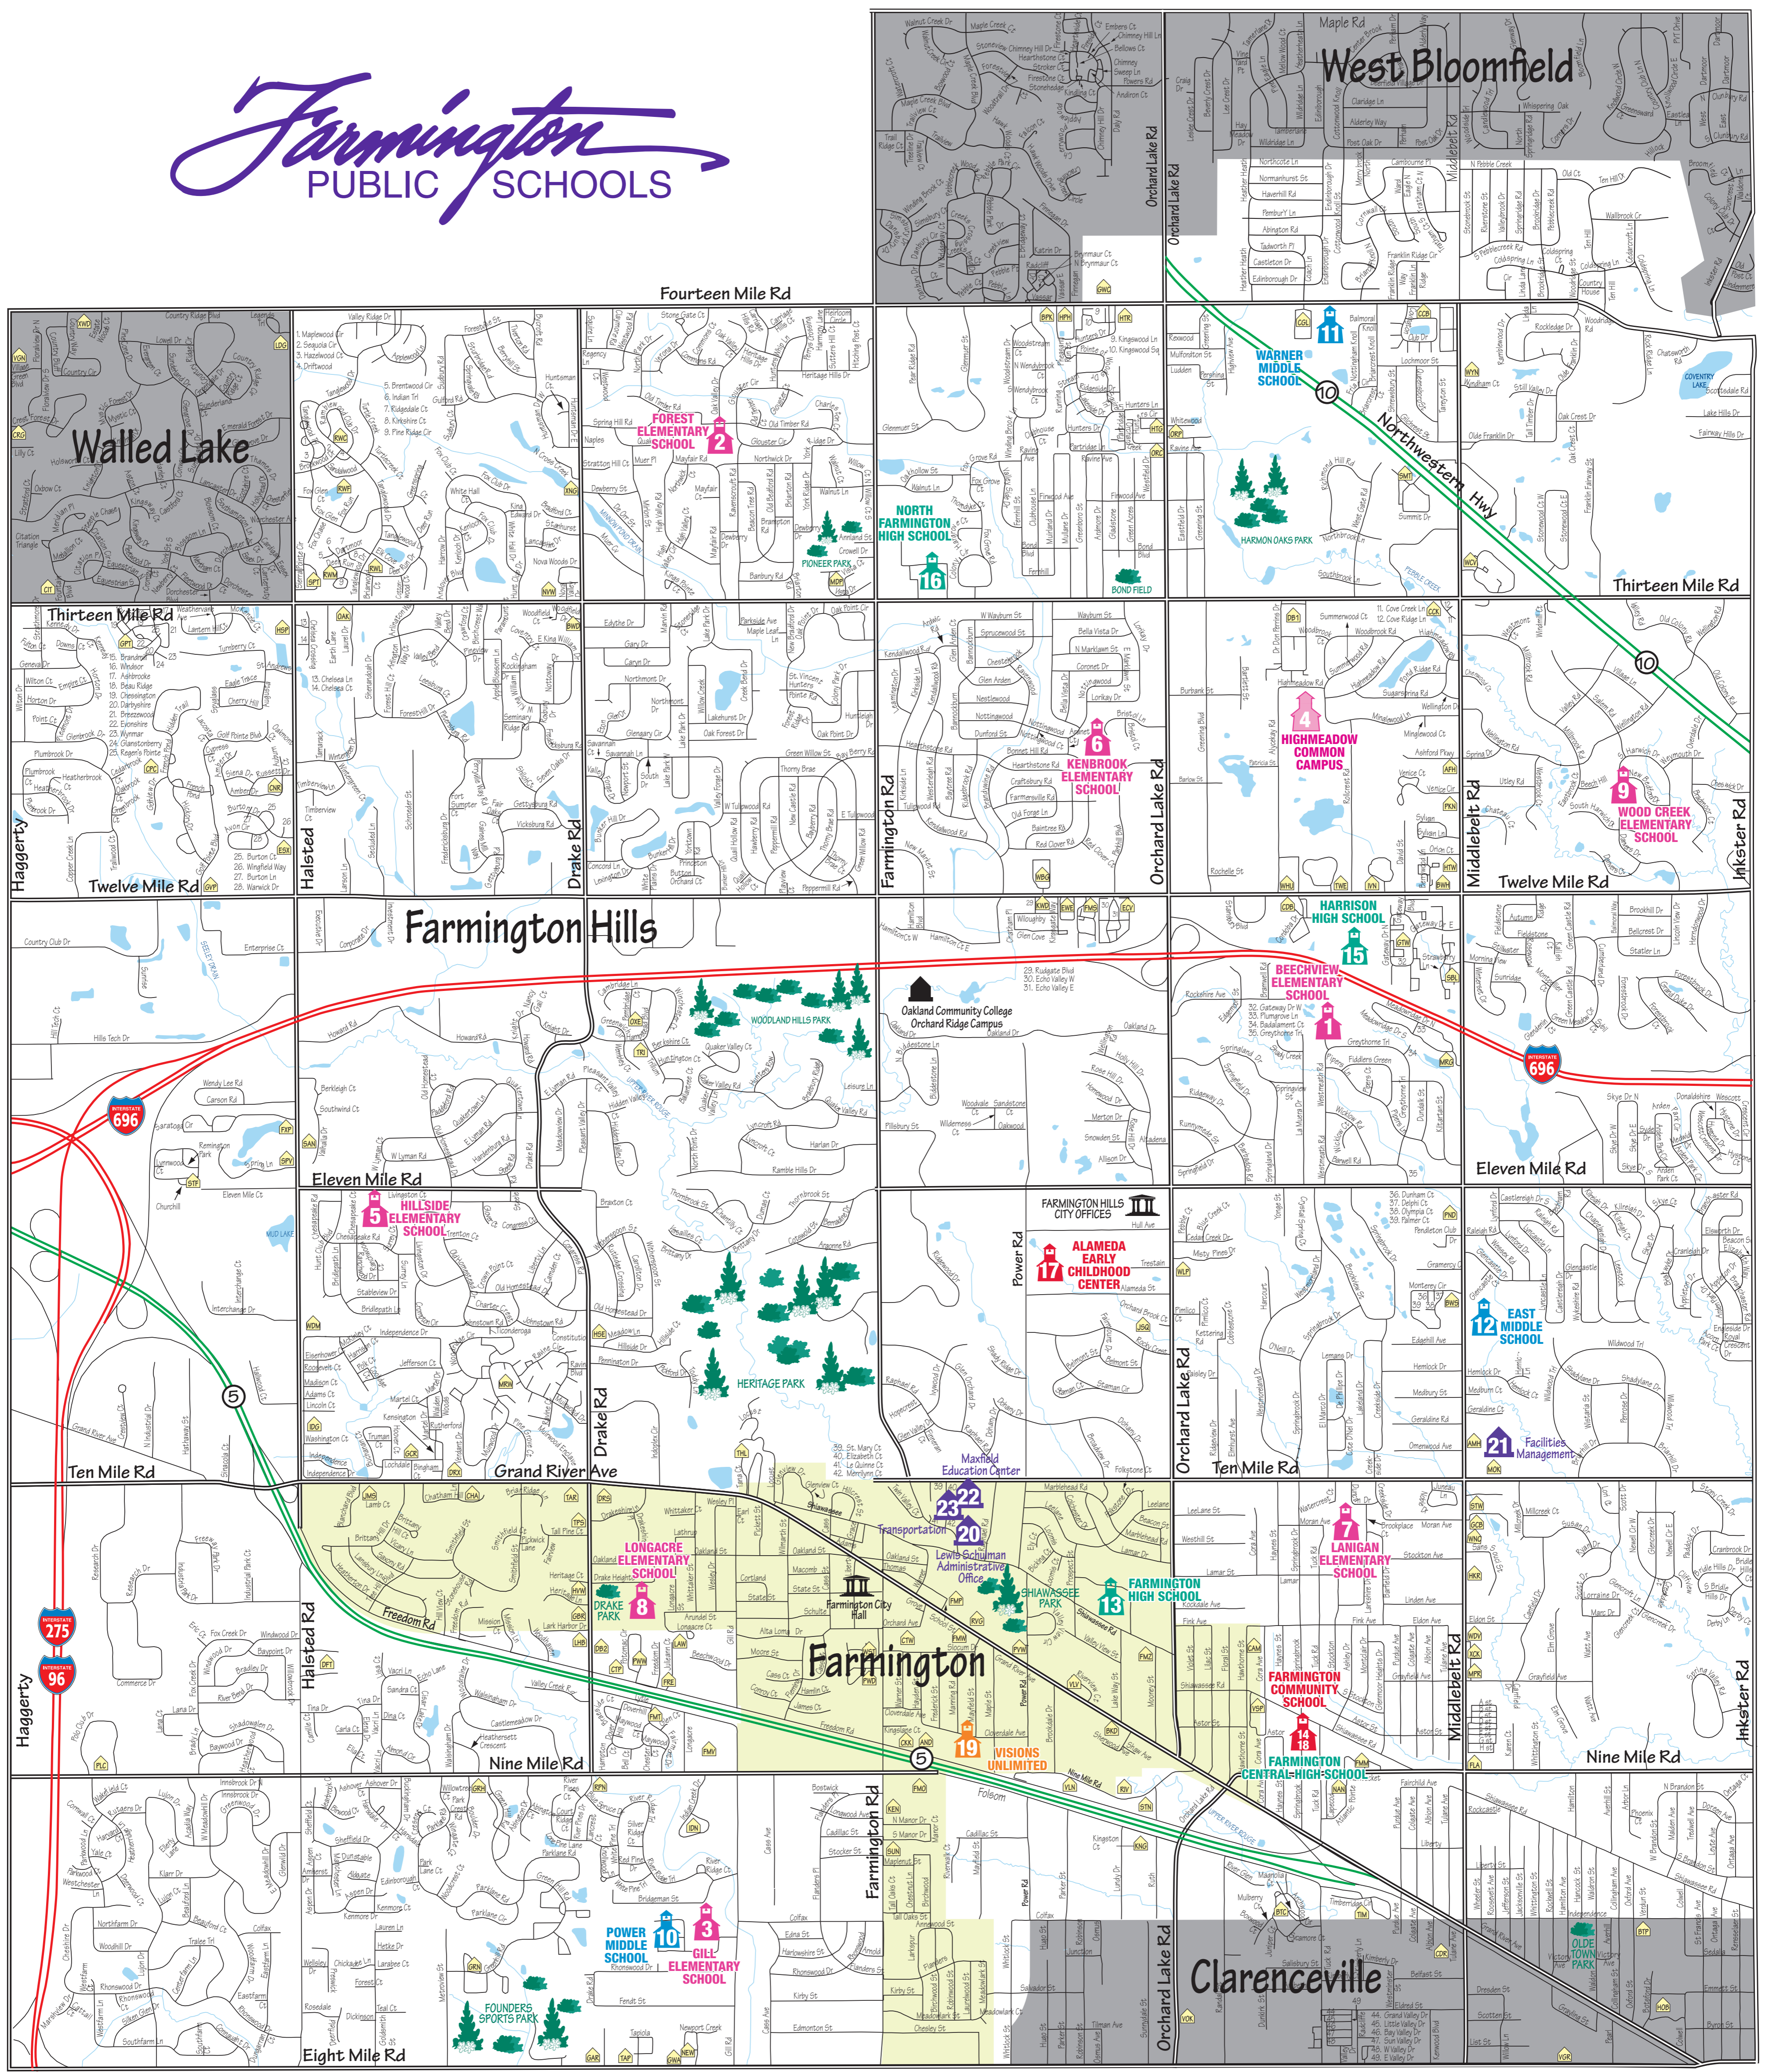

Farmington PUBLIC SCHOOLS

West Bloomfield

Walled Lake

Farmington Hills

Farmington

Clarenceville

Fourteen Mile Rd

Orchard Lake Rd

Thirteen Mile Rd

Thirteen Mile Rd

Twelve Mile Rd

Haisted

Drake Rd

Farmington Rd

Orchard Lake Rd

Middlebelt Rd

Inkster Rd

Twelve Mile Rd

Ten Mile Rd

Eleven Mile Rd

Grand River Ave

Power Rd

Orchard Lake Rd

Ten Mile Rd

Nine Mile Rd

Haisted Rd

Freedom Rd

Farmington Rd

Orchard Lake Rd

Middlebelt Rd

Inkster Rd

Eight Mile Rd

Haisted Rd

Freedom Rd

Farmington Rd

Orchard Lake Rd

Middlebelt Rd

Inkster Rd