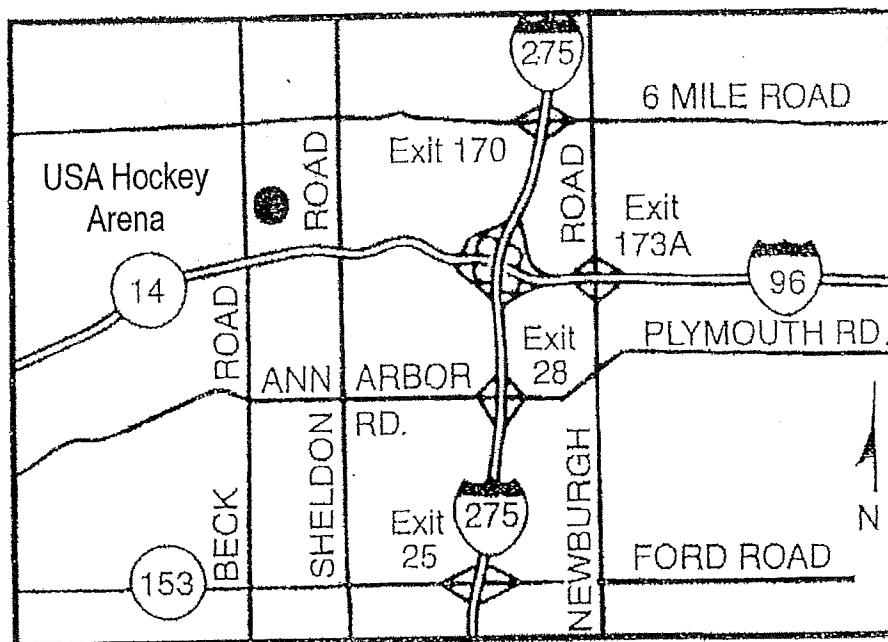

USA Hockey Arena

(formally Compuware)

14900 Beck Road

Plymouth Twp., MI 48170

From Farmington/ Farmington Hills

Take I-696 West to 275 South. Take 275 South to M-14 West, exit at Beck Road.

Turn right onto Beck Road. USA Hockey Arena is located on the right, past the railroad tracks.