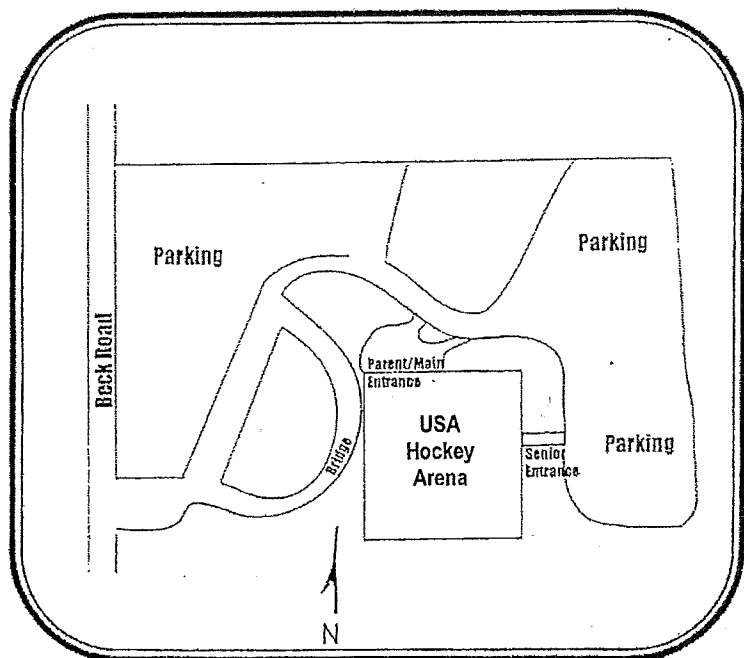

USA Hockey Arena

(formally Compuware)

14900 Beck Road

Plymouth Twp., MI 48170

From Farmington/ Farmington Hills

Take I-696 West to 275 South. Take 275 South to M-14 West, exit at Beck Road.

Turn right onto Beck Road. USA Hockey Arena is located on the right, past the railroad tracks.