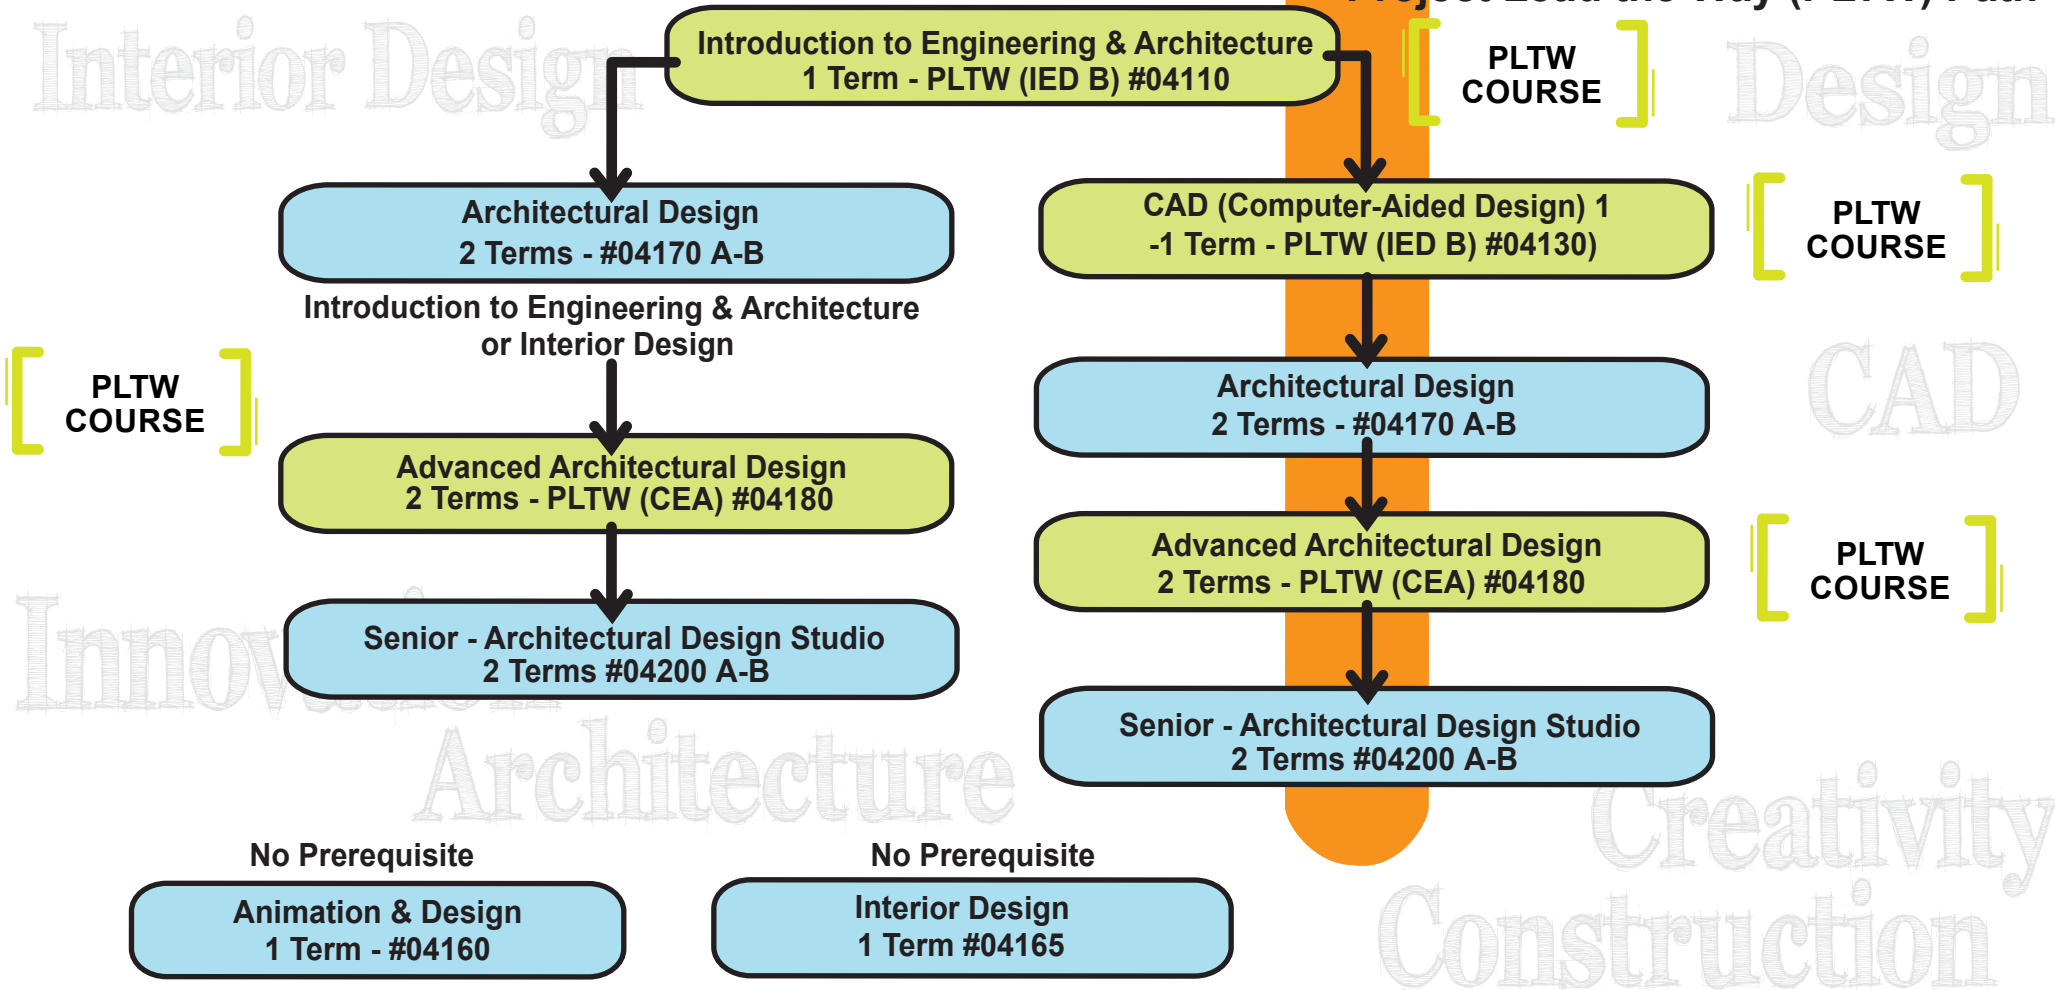

Architectural Design & Construction

Project Lead the Way (PLTW) Path

Questions? Contact:

Heidi Skodack - FHS Ph: 248.426.2733
Email: heidi.skodack@farmington.k12.mi.us

Mark Skodack - NFHS Ph: 248.426.2830
Email: mark.skodack@farmington.k12.mi.us